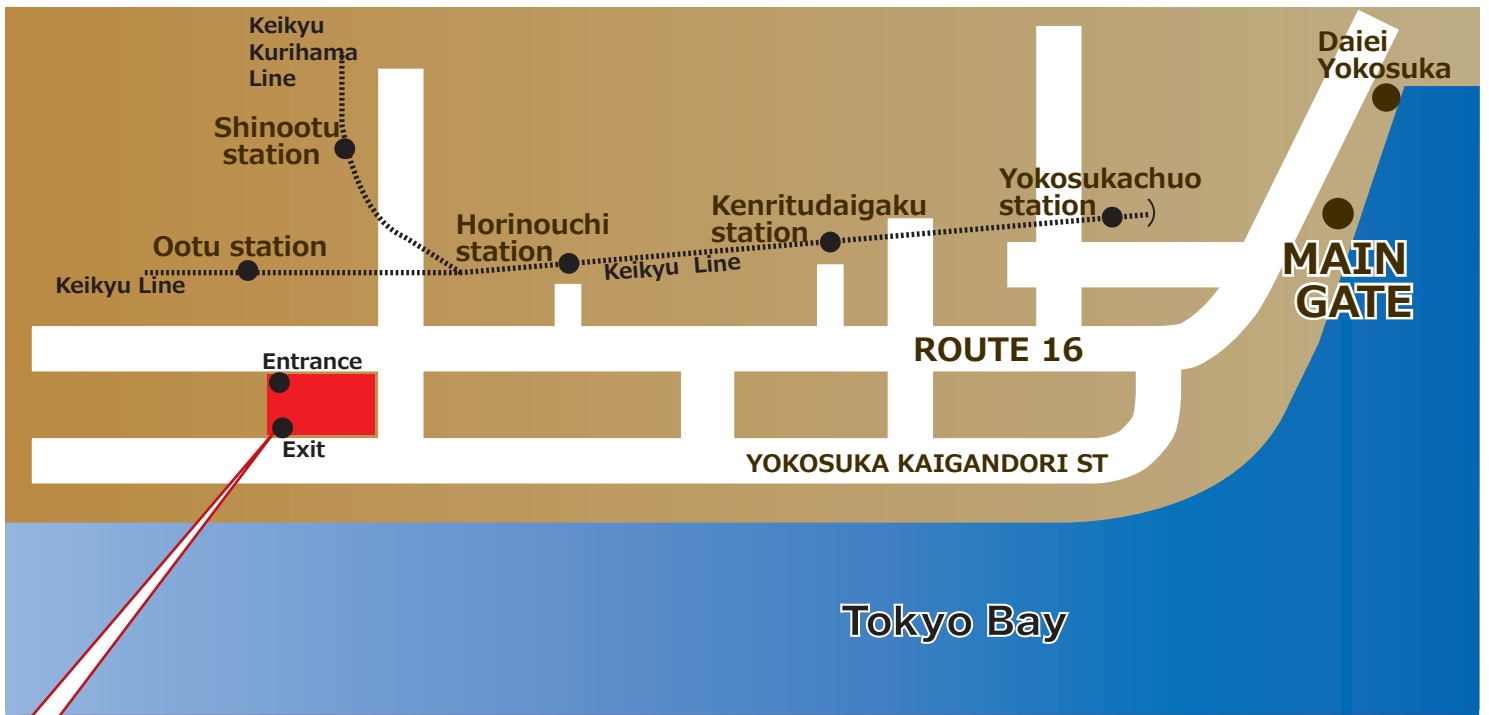

Map

Open at 11:00 a.m.

KOURA-HONTEN

NIGIRI-ICCHO

KARUBI-YA

FAMILY GARDEN

Address

4-8, Miharu-cho, Yokosuka-shi, Kanagawa, 238-0014

Access

On the ROUTE16 to Uruga
10 - 15 minutes driving from Yokosuka base.

8 minutes walk from Horinouchi Station. (Keikyu Line)
7 minutes walk from Ootu Station. (Keikyu Line)